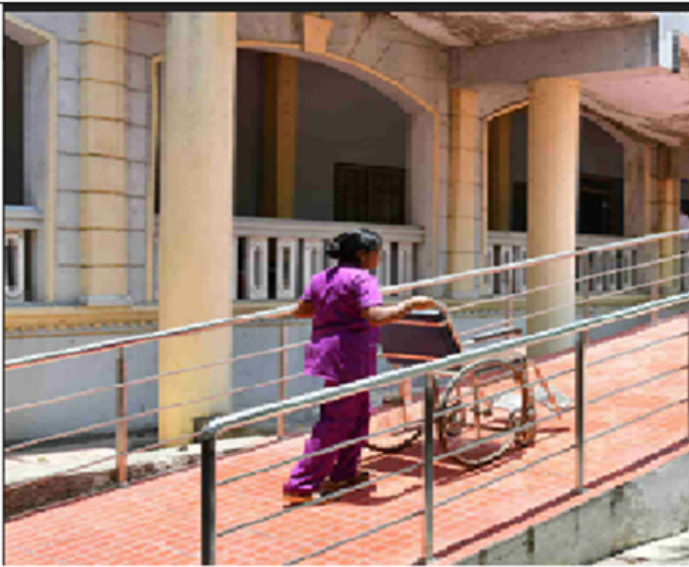

SDG GOAL 10

REDUCED INEQUALITIES

Disability support services

Sri Sairam Engineering College makes barrier free design for safe, convenient, comfortable and readily accessible environment for all individual without any assistance during their stay in the college .We provide

- Separate parking for challenged people .
- Wheel chair near parking slot.
- Ramp with no sliding tiles.
- Electric Vehicle to pick up near the parking slot this can be used to go to any block from the parking slot.
- Lift facilities for connecting all blocks & floors.
- Entire campus is well connected to all blocks in each floor with wide veranda for easy access.
- Wash rooms with wide entrance grab bars , flesh control and hand spray to have self access to Physically changed people both in college & hostels.
- **Half an hour extra time will be provided for physically disabled students during examination.**

These facilities help physically challenged, low vision people and pregnant ladies and temporarily disabled to have independent access during this stay in our campus.

FACILITIES FOR PHYSICALLY CHALLENGED STUDENTS