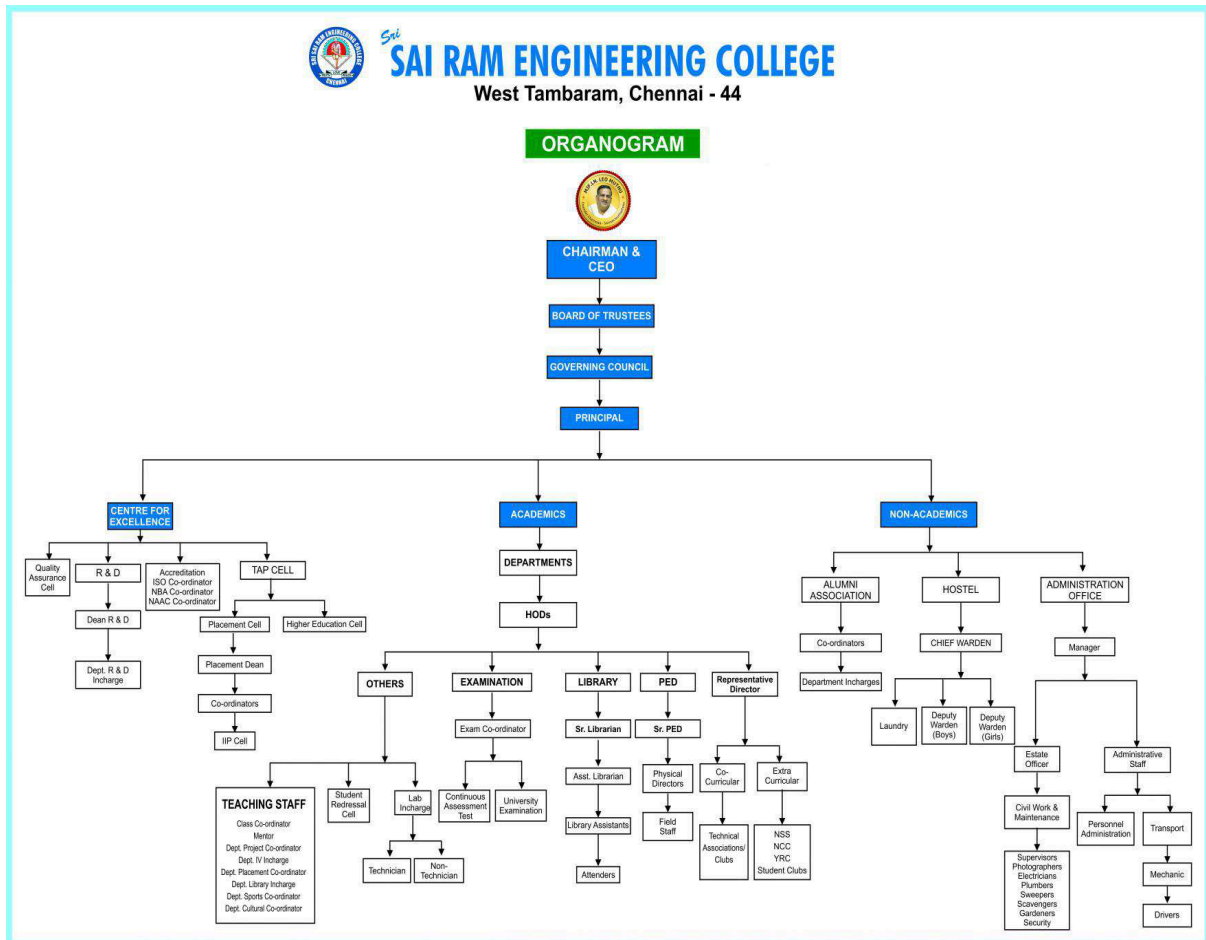

5. GOVERNANCE

i. Organizational Chart